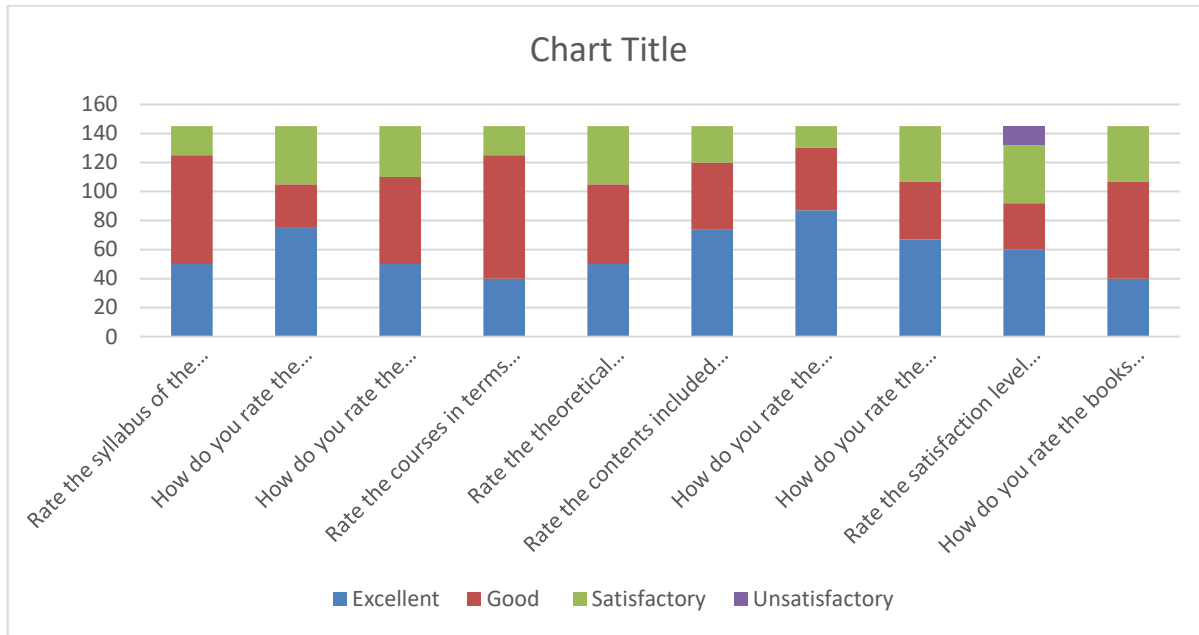

Sharad Gramin Bahuudeshiya Shikshan Sanstha, Deoli

MARIYA ARTS AND SCIENCE COLLEGE, DEOLI

(Recognized by Govt. of Maharashtra & Affiliated to R.T.M. Nagpur University, Nagapur)

Mariya Campus, Near Tahsil Office, Pulgaon Road, Dist. Wardha -442101
Ph.: 9579190333 email:mariyacollegedeoli@gmail.com www.mariyacollegedeoli.com