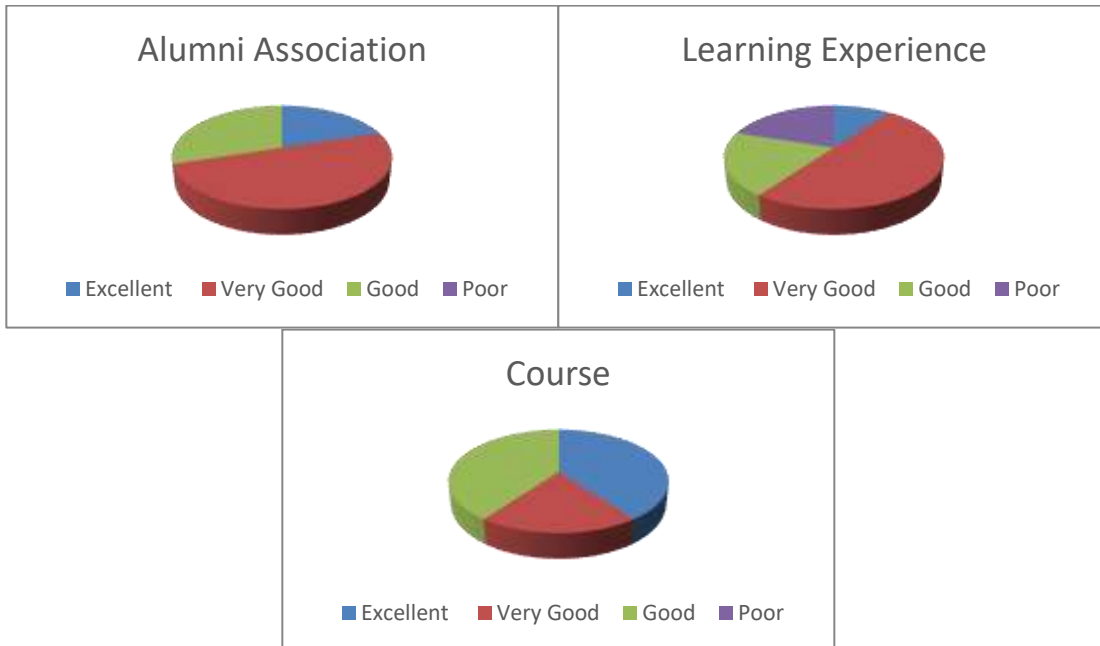

Sharad Gramin Bahuudeshiya Shikshan Sanstha, Deoli
MARIYA ARTS AND SCIENCE COLLEGE, DEOLI

(Recognized by Govt. of Maharashtra & Affiliated to R.T.M. Nagpur University, Nagapur)

Mariya Campus, Near Tahsil Office, Pulgaon Road, Dist. Wardha -442101
Ph.: 9579190333 email:mariyacollegedeoli@gmail.com www.mariyacollegedeoli.com