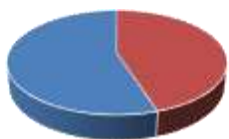

Alumni Feedback Analysis

Bachelor of Science (2023-24)

Attribute	Excellent	Very Good	Good	Poor
Admission Procedure		45	55	
Fee Structure		35	65	
Infrastructure & Lab Facilities	90	10		
Quality of support material	40	40	20	
Library Facilities	85		15	
Faculty	25	75		
Canteen Facility		80	20	
Use of Teaching Aids	20	80		
Environment of Campus	25	50	25	
Overall rating of the college	75	25		
Alumni Association	20	40	40	
Learning Experience	25	50	25	
Course	40	40	20	

Admission Procedure

■ Excellent ■ Very Good ■ Good ■ Poor