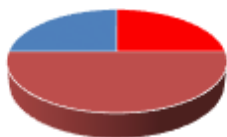

Alumni Feedback Analysis

Bachelor of Arts (2023-24)

Attribute	Excellent	Very Good	Good	Poor
Admission Procedure	25	50	25	
Fee Structure		20	80	
Infrastructure & Lab Facilities	60	20	20	
Quality of support material		60	40	
Library Facilities	40	20	20	20
Faculty	20	40	40	
Canteen Facility		10	80	10
Use of Teaching Aids	20	80		
Environment of Campus	40	40	20	
Overall rating of the college	20	80		
Alumni Association	20	50	30	
Learning Experience	10	50	20	20
Course	40	20	40	

Admission Procedure

■ Excellent ■ Very Good ■ Good ■ Poor