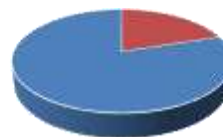

Fee Structure

■ Excellent ■ Very Good ■ Good ■ Poor