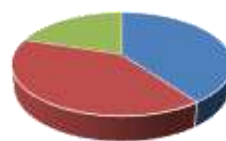

Alumni Feedback Analysis

Bachelor of Science (2023-24)

Attribute	Excellent	Very Good	Good	Poor
Admission Procedure		45	55	
Fee Structure		35	65	
Infrastructure & Lab Facilities	90	10		
Quality of support material	40	40	20	
Library Facilities	85		15	
Faculty	25	75		
Canteen Facility		80	20	
Use of Teaching Aids	20	80		
Environment of Campus	25	50	25	
Overall rating of the college	75	25		
Alumni Association	20	40	40	
Learning Experience	25	50	25	
Course	40	40	20	

Admission Procedure

■ Excellent ■ Very Good ■ Good ■ Poor

Fee Structure

■ Excellent ■ Very Good ■ Good ■ Poor

Infrastructure & Lab Facilities

■ Excellent ■ Very Good ■ Good ■ Poor

Quality of support material