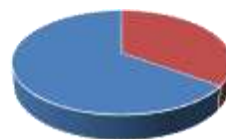

Fee Structure

■ Excellent ■ Very Good ■ Good ■ Poor