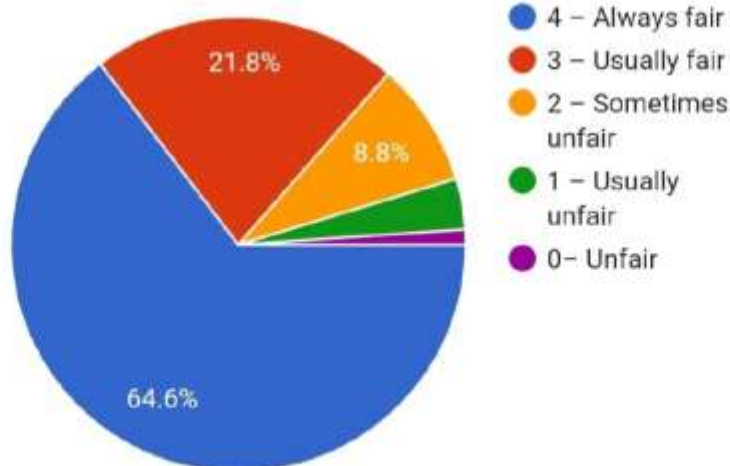

Sharad Gramin Bahuudeshiya Shikshan Sanstha, Deoli

MARIYA ARTS AND SCIENCE COLLEGE, DEOLI

(Recognized by Govt. of Maharashtra & Affiliated to R.T.M. Nagpur University, Nagapur)

Mariya Campus, Near Tahsil Office, Pulgaon Road, Dist. Wardha -442101
Ph.: 9579190333 email:mariyacollegedeoli@gmail.com www.mariyacollegedeoli.com

Fairness of the internal evaluation process by the teachers.

554 responses