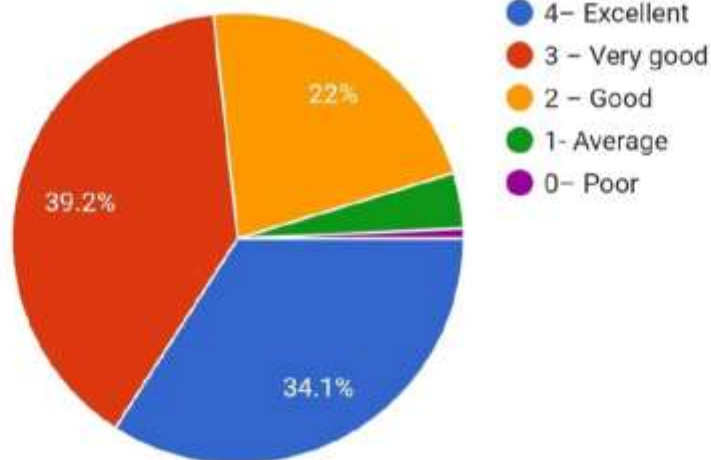

4. The teacher's approach to teaching can best be described as

554 responses

Sharad Gramin Bahuudeshiya Shikshan Sanstha, Deoli

MARIYA ARTS AND SCIENCE COLLEGE, DEOLI

(Recognized by Govt. of Maharashtra & Affiliated to R.T.M. Nagpur University, Nagapur)