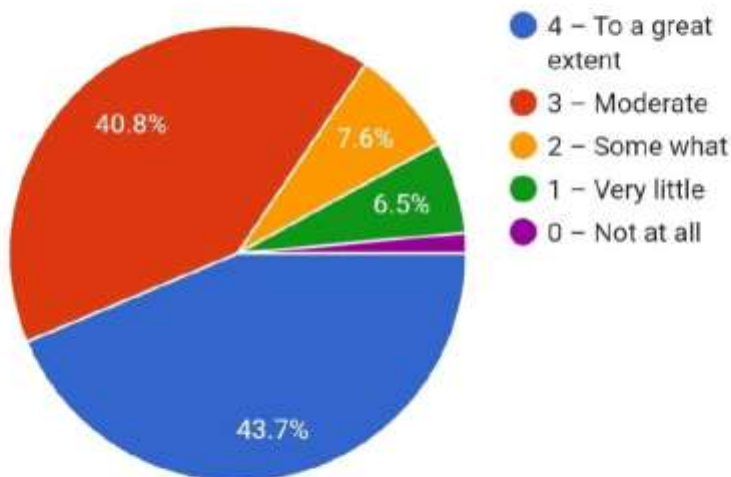

Sharad Gramin Bahuudeshiya Shikshan Sanstha, Deoli
MARIYA ARTS AND SCIENCE COLLEGE, DEOLI

(Recognized by Govt. of Maharashtra & Affiliated to R.T.M. Nagpur University, Nagapur)

Mariya Campus, Near Tahsil Office, Pulgaon Road, Dist. Wardha -442101
Ph.: 9579190333 email:mariyacollegedeoli@gmail.com www.mariyacollegedeoli.com

16. The institute/ teachers use student centric methods, such as experiential learning, participative learning and problem solving methodologies for enhancing learning experiences.

554 responses