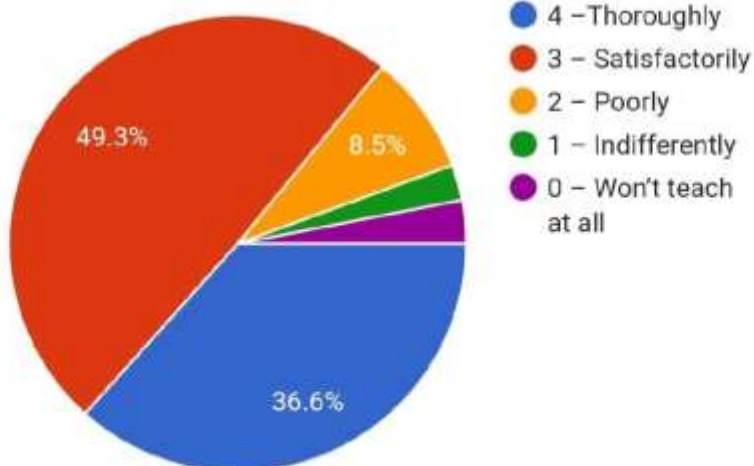

College Code : 696

Sharad Gramin Bahuudeshiya Shikshan Sanstha, Deoli
MARIYA ARTS AND SCIENCE COLLEGE, DEOLI

(Recognized by Govt. of Maharashtra & Affiliated to R.T.M. Nagpur University, Nagapur)

Mariya Campus, Near Tahsil Office, Pulgaon Road, Dist. Wardha -442101
Ph.: 9579190333 email:mariyacollegedeoli@gmail.com www.mariyacollegedeoli.com

2. How well did the teachers prepare for the classes?

554 responses