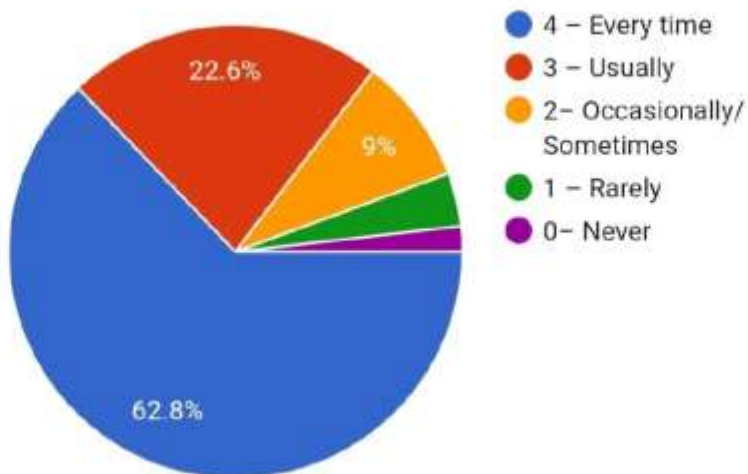

Sharad Gramin Bahuudeshiya Shikshan Sanstha, Deoli
MARIYA ARTS AND SCIENCE COLLEGE, DEOLI

(Recognized by Govt. of Maharashtra & Affiliated to R.T.M. Nagpur University, Nagapur)

Mariya Campus, Near Tahsil Office, Pulgaon Road, Dist. Wardha -442101
Ph.: 9579190333 email:mariyacollegedeoli@gmail.com www.mariyacollegedeoli.com

10. Teachers inform you about your expected competencies, course outcomes and programme outcomes.

554 responses