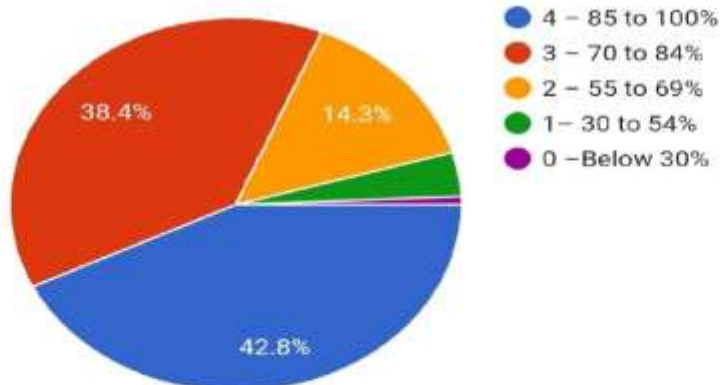

TEACHING-LEARNING AND EVALUATION

2.7 - Student Satisfaction Survey

**2.7.1 - Student Satisfaction Survey (SSS) on overall institutional performance
(Institution may design its own questionnaire) (results and details need to be
provided as a weblink)**

2.7.1 Student Satisfaction Survey (SSS) on overall institutional performance

1. How much of the syllabus was covered in the class?

554 responses

College Code : 696

Sharad Gramin Bahuudeshiya Shikshan Sanstha, Deoli
MARIYA ARTS AND SCIENCE COLLEGE, DEOLI