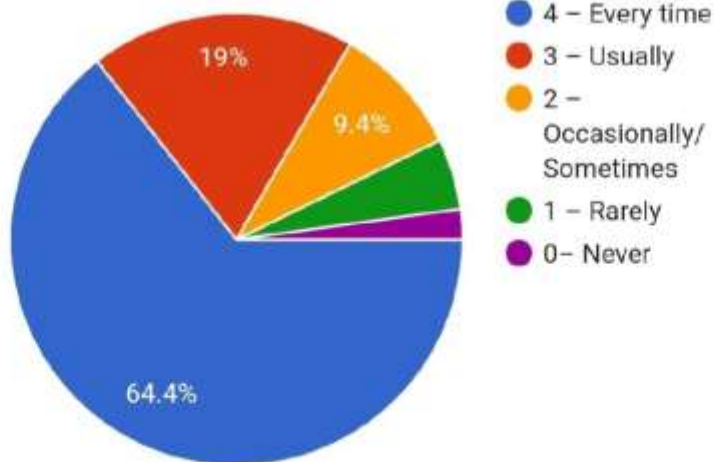

6. Was your performance in assignments discussed with you?

554 responses

Sharad Gramin Bahuudeshiya Shikshan Sanstha, Deoli
MARIYA ARTS AND SCIENCE COLLEGE, DEOLI

(Recognized by Govt. of Maharashtra & Affiliated to R.T.M. Nagpur University, Nagapur)