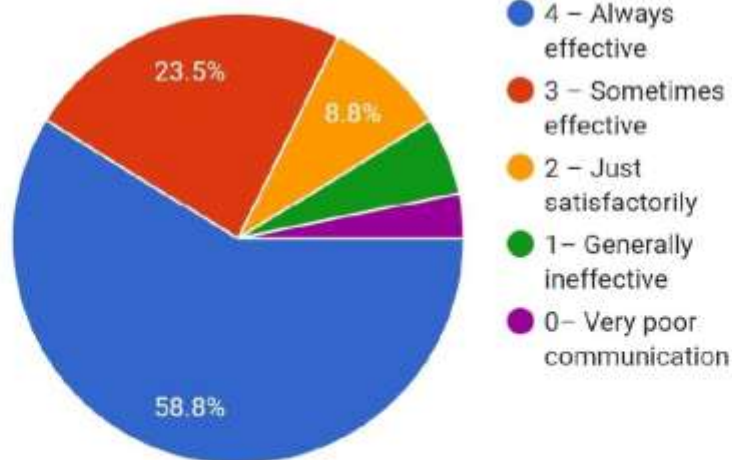

Sharad Gramin Bahuudeshiya Shikshan Sanstha, Deoli
MARIYA ARTS AND SCIENCE COLLEGE, DEOLI

(Recognized by Govt. of Maharashtra & Affiliated to R.T.M. Nagpur University, Nagapur)

Mariya Campus, Near Tahsil Office, Pulgaon Road, Dist. Wardha -442101
Ph.: 9579190333 email:mariyacollegedeoli@gmail.com www.mariyacollegedeoli.com

3. How well were the teachers able to communicate?

554 responses