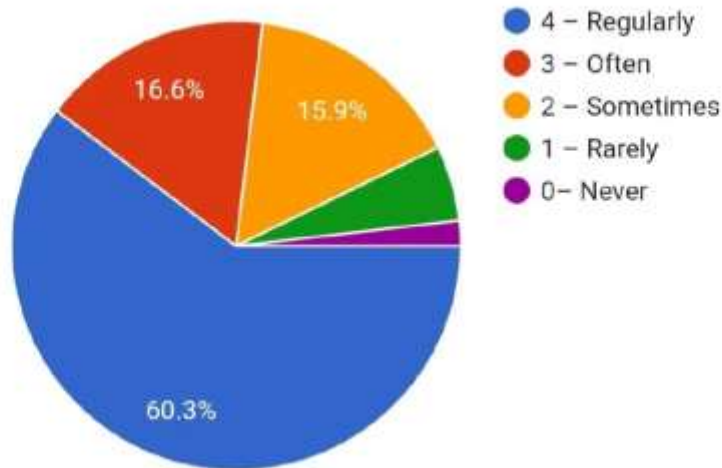

Sharad Gramin Bahuudeshiya Shikshan Sanstha, Deoli
MARIYA ARTS AND SCIENCE COLLEGE, DEOLI

(Recognized by Govt. of Maharashtra & Affiliated to R.T.M. Nagpur University, Nagapur)

Mariya Campus, Near Tahsil Office, Pulgaon Road, Dist. Wardha -442101
Ph.: 9579190333 email:mariyacollegedeoli@gmail.com www.mariyacollegedeoli.com

7. The institute takes active interest in promoting internship, student exchange, field visit opportunities for students.

554 responses