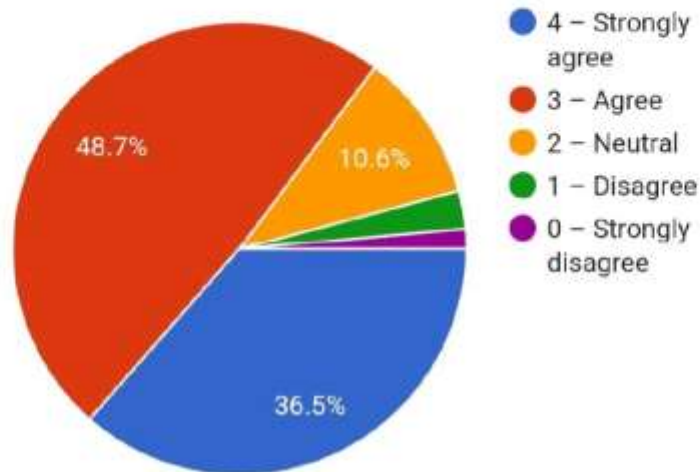

College Code : 696

Sharad Gramin Bahuudeshiya Shikshan Sanstha, Deoli
MARIYA ARTS AND SCIENCE COLLEGE, DEOLI

(Recognized by Govt. of Maharashtra & Affiliated to R.T.M. Nagpur University, Nagapur)

Mariya Campus, Near Tahsil Office, Pulgaon Road, Dist. Wardha -442101
Ph.: 9579190333 email:mariyacollegedeoli@gmail.com www.mariyacollegedeoli.com

15. The institution makes effort to engage students in the monitoring, review and continuous quality improvement of the teaching learning process.

554 responses