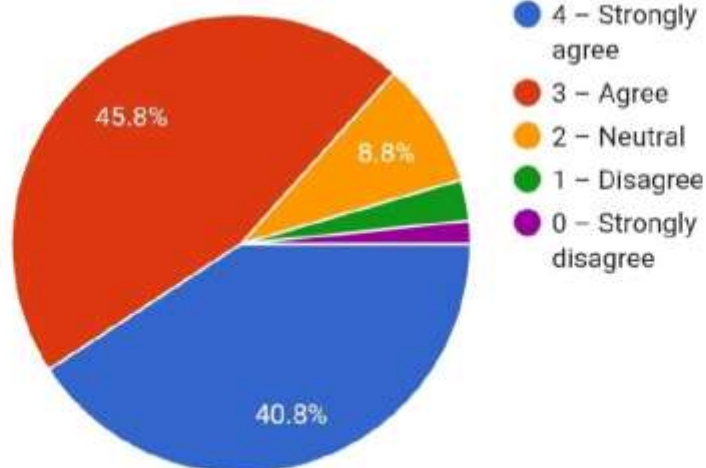

Sharad Gramin Bahuudeshiya Shikshan Sanstha, Deoli
MARIYA ARTS AND SCIENCE COLLEGE, DEOLI

(Recognized by Govt. of Maharashtra & Affiliated to R.T.M. Nagpur University, Nagapur)

Mariya Campus, Near Tahsil Office, Pulgaon Road, Dist. Wardha -442101
Ph.: 9579190333 email:mariyacollegedeoli@gmail.com www.mariyacollegedeoli.com

17. Teachers encourage you to participate in extracurricular activities.

554 responses