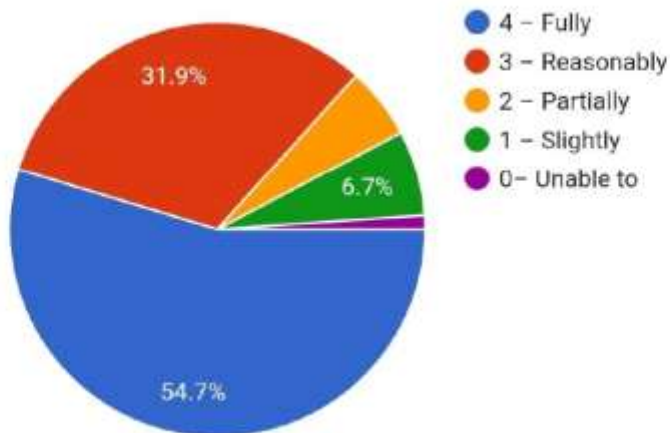

Sharad Gramin Bahuudeshiya Shikshan Sanstha, Deoli MARIYA ARTS AND SCIENCE COLLEGE, DEOLI

(Recognized by Govt. of Maharashtra & Affiliated to R.T.M. Nagpur University, Nagapur)

Mariya Campus, Near Tahsil Office, Pulgaon Road, Dist. Wardha -442101
Ph.: 9579190333 email:mariyacollegedeoli@gmail.com www.mariyacollegedeoli.com

13. The teachers identify your strengths and encourage you with providing right level of challenges.

554 responses